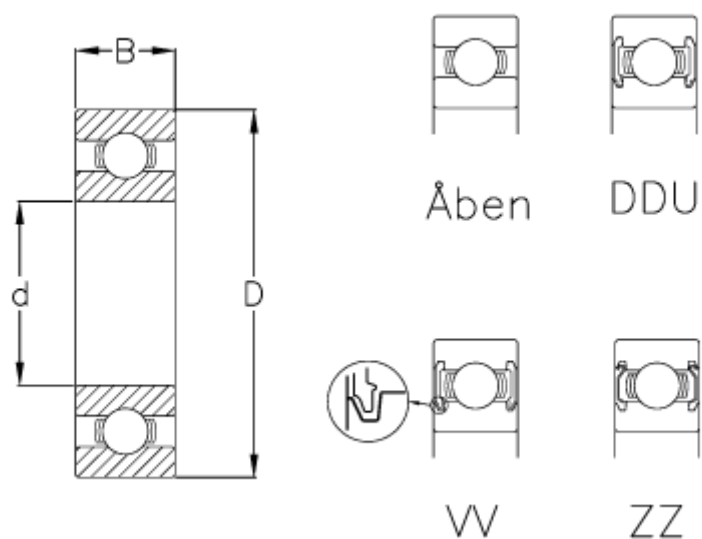

# Data Sheet

Article number: 5701010008026  
Description: NSK Bearing 6000 C3-6  
Note: Open

## Measures

= 6000  
 $B = 8$   
 $d = 10$   
 $D = 26$